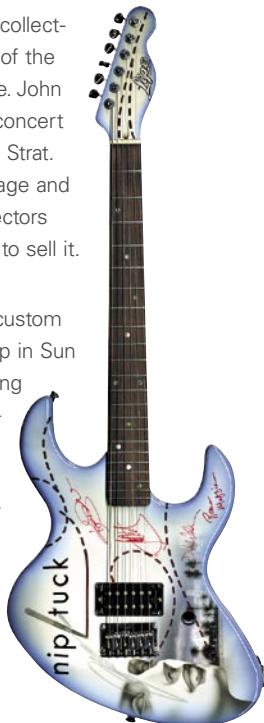

In Memoriam: Ken Fischer

by Jeff Bober

On Dec 23, 2006 we lost a veteran member of our technical community, Ken Fischer, the man behind Trainwreck Amps. A great soul whose knowledge and experience I can only hope to one day approach. He was one of the granddaddies of tone. I've been in this business over twenty years and he was already well established before I ever got started. Having spoken with him only a handful of times during my career, be it in person or on the phone, he was always helpful and congenial, despite any health issue that may have been plaguing him on that particular day (of which there were many). I considered him a friend and he will be missed.

He is survived by his mother of 85 years, who he lived with and supported. His passing, I'm sure, will cause her extreme financial hardship, so a fund has been set up in her name (details below).

Ken, thank you for being here and for gracing us with your tones. You're now needed elsewhere. Rock on my Jersey brother!

Your friend,
Jeff Bober
Budda Amplification

Should you wish to contribute, you can do so using your Pay-Pal account at trainwreckamps@yahoo.com. (The confirmation will note payment to Mr. Hubert Synn. This is correct). You can also simply mail a check made to Esta Fischer and send it c/o:

Hubert Synn, CPA
2 Indian Hill Court,
Hazlet, NJ 07730