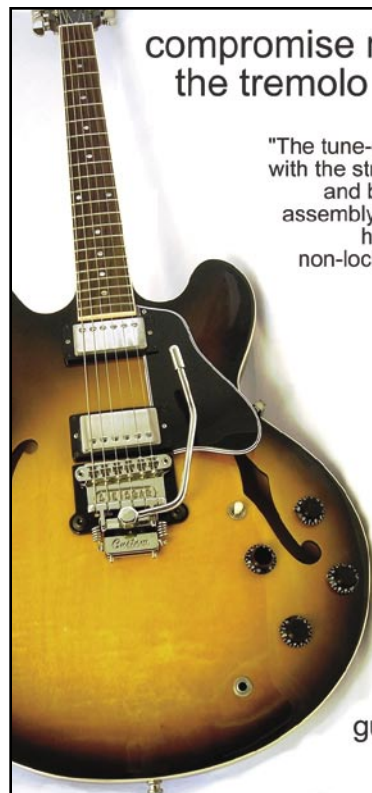

Lindy Fralin

Introducing our "High Output" Humbucker
More power, longer sustain and a "faster" grind.